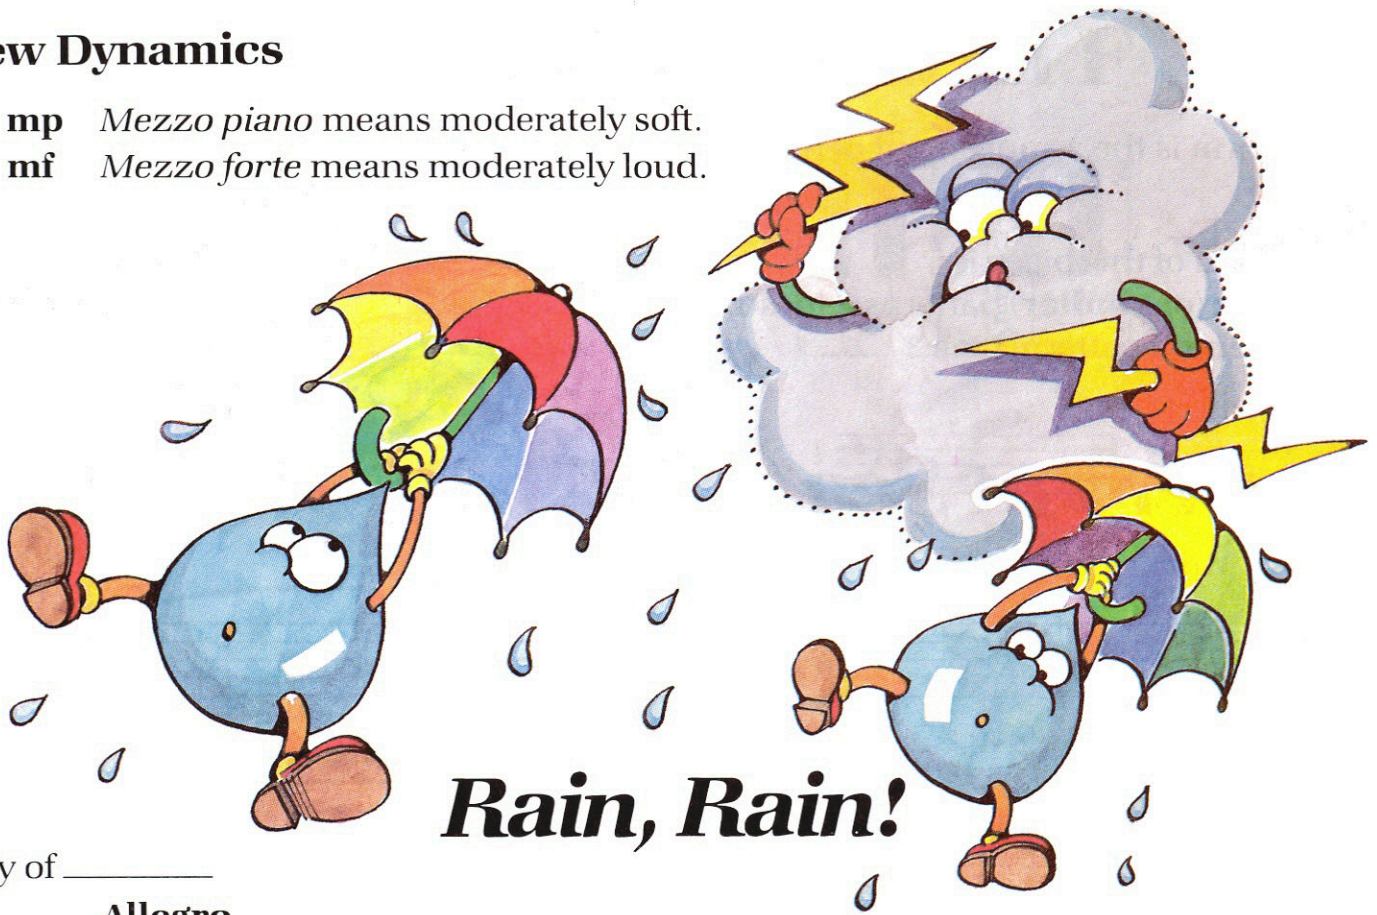

## New Dynamics

**mp** *Mezzo piano* means moderately soft.  
**mf** *Mezzo forte* means moderately loud.