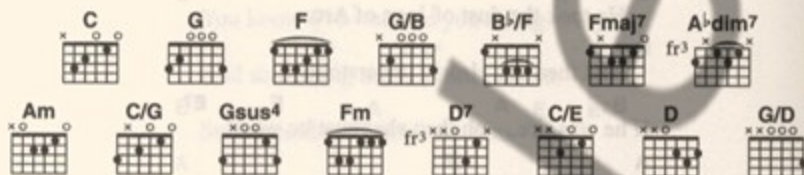

# Go No More A-Roving

Words by Lord Byron  
Music by Leonard Cohen

Capo first fret

*Intro*

C G F G  
(Ooh, so we'll go no more, no more.)  
C G/B F G  
Ooh, so we'll go no more a - roving.)

*Verse 1*

(G) C G/B  
So we'll go no more a - roving  
F G  
So late into the night,  
C G/B  
Though the heart be still as loving,  
F G  
And the moon be still as bright.  
F Bb/F  
For the sword outwears its sheath,  
F Bb/F  
And the sowl outwears the breast,  
Fmaj7 A dim7  
And the heart must pause to breathe,  
Am C/G  
And love it - self have rest.  
Gsus4 G  
(Ooh, love have...)  
(G) C G/B  
Though the night was made for loving,  
F G  
And the day returns too soon,  
C G/B  
Yet we'll go no more a - roving  
F G  
By the light of the moon.  
F Fm C D7 C/E G  
By the light of the moon.