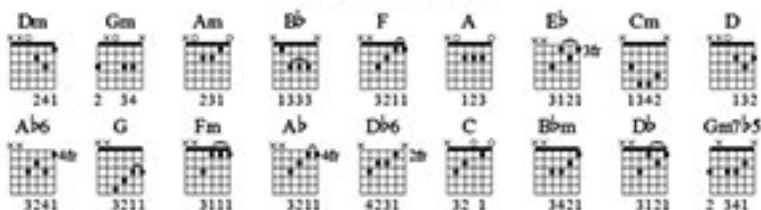

# Across the Stars

Love Theme from STAR WARS: EPISODE II - ATTACK OF THE CLONES

Music by John Williams

\*Strum Pattern: 4

\*Pick Pattern: 4

Intro

Moderately slow

Dm

Intro musical notation (Treble clef, 4/4 time):

Staff 1 (Melody): Dm (p) | Gm | Am | Eb | F | A | Eb | Cm | D

Staff 2 (TAB): 0 2 0 | 2 0 2 | 0 2 0 | 2 0 2

\*Use Pattern 8 for 2 meas.

A

Section A musical notation (Treble clef, 4/4 time):

Staff 1 (Melody): Dm | Gm | Dm | Am | E $\flat$  | Am

Staff 2 (TAB): 3 | 3 3 0 | 3 0 3 | 3 2 1 | 3 3 | 2

Section A musical notation (Treble clef, 4/4 time):

Staff 1 (Melody): F | A | Dm | Gm | Dm | E $\flat$

Staff 2 (TAB): 3 | 3 | 3 0 1 3 0 | 3 3

Section A musical notation (Treble clef, 4/4 time):

Staff 1 (Melody): Dm | Cm | Gm | Cm

Staff 2 (TAB): 2 | 1 3 2 0 | 0 2 3 3 0 | 1 3 2 0