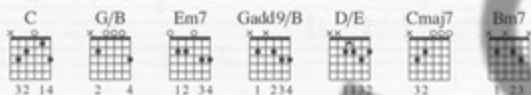

I Wanna Be Your Lover

Words and Music by Prince

*Capo IV

Strum Pattern: 5

Pick Pattern: 1

Intro

Moderately

C G/B C G/B C G/B C Em7

mf

*Optional: To match recording, place capo at 4th fret.

1. Gadd9/B D/E 2. Verse C G/B C

1. I ain't got no mon-ey. bro-ther.

G/B C G/B C Em7 Gadd9/B D/E

I ain't like those oth-er guys U hang a-round. _
 I wan-na be your moth-er and your sis-ter 2. It's kind of A, there ain't no