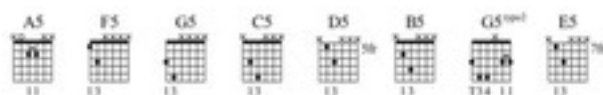

from Powerslave

Aces High

Words and Music by Steve Harris

1., 2., 3.

Intro
Fast ♩ = 160

1.st F^{tr}m

1. *f* P.M.

2. *f* P.M.

Chord symbols: D, E

*Chord symbols reflect overall harmony.

4.

Chord symbols: D, E

1. P.M. 4 P.M. 4

2. P.M. 4 P.M. 4