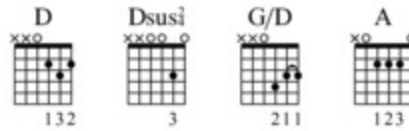

E G C Em

0	0	0	0	3	3	3	3	3	1	1	1	1	0	0	0	0	0	0	0
---	---	---	---	---	---	---	---	---	---	---	---	---	---	---	---	---	---	---	---

Verse
Em7

Em7 Am7 Em7

1. The po-lice in New York Cit - y, they chased a boy right through the park. -

Happy

Words and Music by Mick Jagger and Keith Richards

*Capo II

Strum Pattern: 5
Pick Pattern: 6

Intro

Moderately fast

D Dsus2 G/D D Dsus2 G/D D A

mf

TAB

*Optional: To match recording, place capo at 2nd fret.

1. 2.

D A D A

1. Well, I nev -

Verse

A

- er kept a dol - lar past sun - set, al - ways burned a hole in my pants. -

Verse

E A B5

1. I hear you talk - ing when I'm on the street.

TAB: 0 0 0 0 | 2 | 2 1 2 | 4 | 2 1 2 | 4 4

E A B5

Your mouth don't move but I can hear you

TAB: (4) 2 | 0 1 | 0 1 1 | 2 1 2 | 2 1 2 | 4

Copyright © 1972 EMI Music Publishing Ltd.