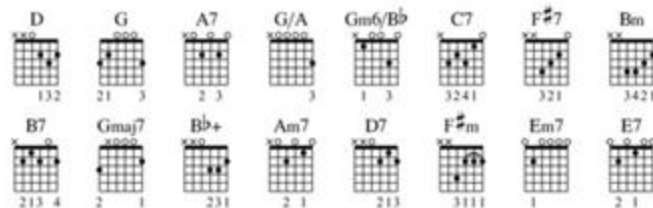

- 9 REMEMBER ME (Ernesto de la Cruz)**
- 12 MUCH NEEDED ADVICE**
- 14 EVERYONE KNOWS JUANITA**
- 16 UN POCO LOCO**
- 20 THE WORLD ES MI FAMILIA**
- 22 LA LLORONA**
- 26 PROUD CORAZÓN**
- 30 STRUM AND PICK PATTERNS**

## (Ernesto de la Cruz)

Music and Lyrics by Kristen Anderson-Lopez and Robert Lopez

Strum Pattern: 4

Pick Pattern: 1

Intro

Moderately fast

Intro musical notation with guitar tablature. Chords: D, G, A7. Dynamics: *mf*, *f*.

Verse musical notation with guitar tablature. Chords: D, G, G/A N.C., D. Lyrics: Ernesto de la Cruz: Re - mem - ber me, though I

Verse musical notation with guitar tablature. Chords: Gm6/Bb, D, C7, F#7. Lyrics: have to say good - bye. Re - mem - ber me, don't let it make you cry. For