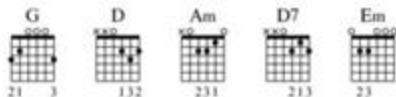

Much Needed Advice

Music by Michael Giacchino and Germaine Franco
Lyrics by Adrian Molina

Strum Pattern: 7

Pick Pattern: 7

Intro

Moderately, expressively

Intro

Moderately, expressively

G D

TAB

G Am D7 G

Em Am D7

Freely

Ernesto de la Cruz: A feel - ing ____ so

Verse

Moderately

G Am D7

Slightly faster

close you could reach ____ out ____ and touch it. I nev - er knew I could

*Use Pattern 4

**Use Pattern 10