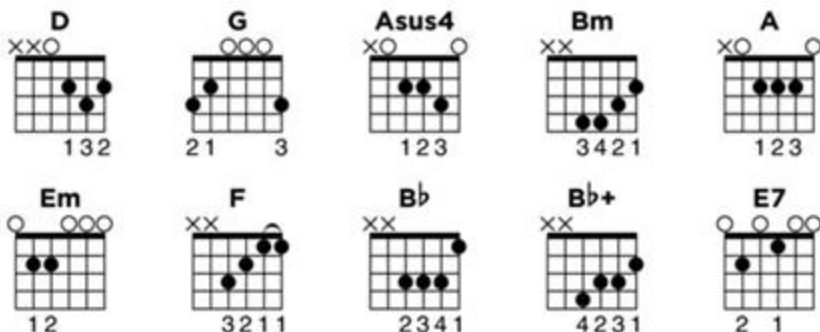

Bad Day

Words and Music by Daniel Powter

(Capo 1st Fret)

INTRO

Moderately

D | G | Asus4 | |

VERSE 1

D G Asus4 D G Asus4
Where is the moment we needed the most? You kick up the leaves, and the magic is lost.

PRE-CHORUS 1

Bm A G D Em
They tell me your blue skies fade to grey. They tell me your passion's gone away,
and I don't need no carryin' on.

VERSE 2

D G Asus4 D G Asus4
You stand in the line just to hit a new low. You're fakin' a smile with the coffee to go.

PRE-CHORUS 2

Bm A G D Em
They tell me your life's been way off line. You've fallen to pieces every time,
and I don't need no carryin' on because

CHORUS 1

D G Em A
You had a bad day. You're takin' one down. You sing a sad song just to turn it around.
D G Em A
You say you don't know. You tell me don't lie. You work at a smile, and you go for a ride.
Bm D G D
You had a bad day. The camera don't lie. You're comin' back down, and you really don't mind.
Em A
You had a bad day. You had a bad